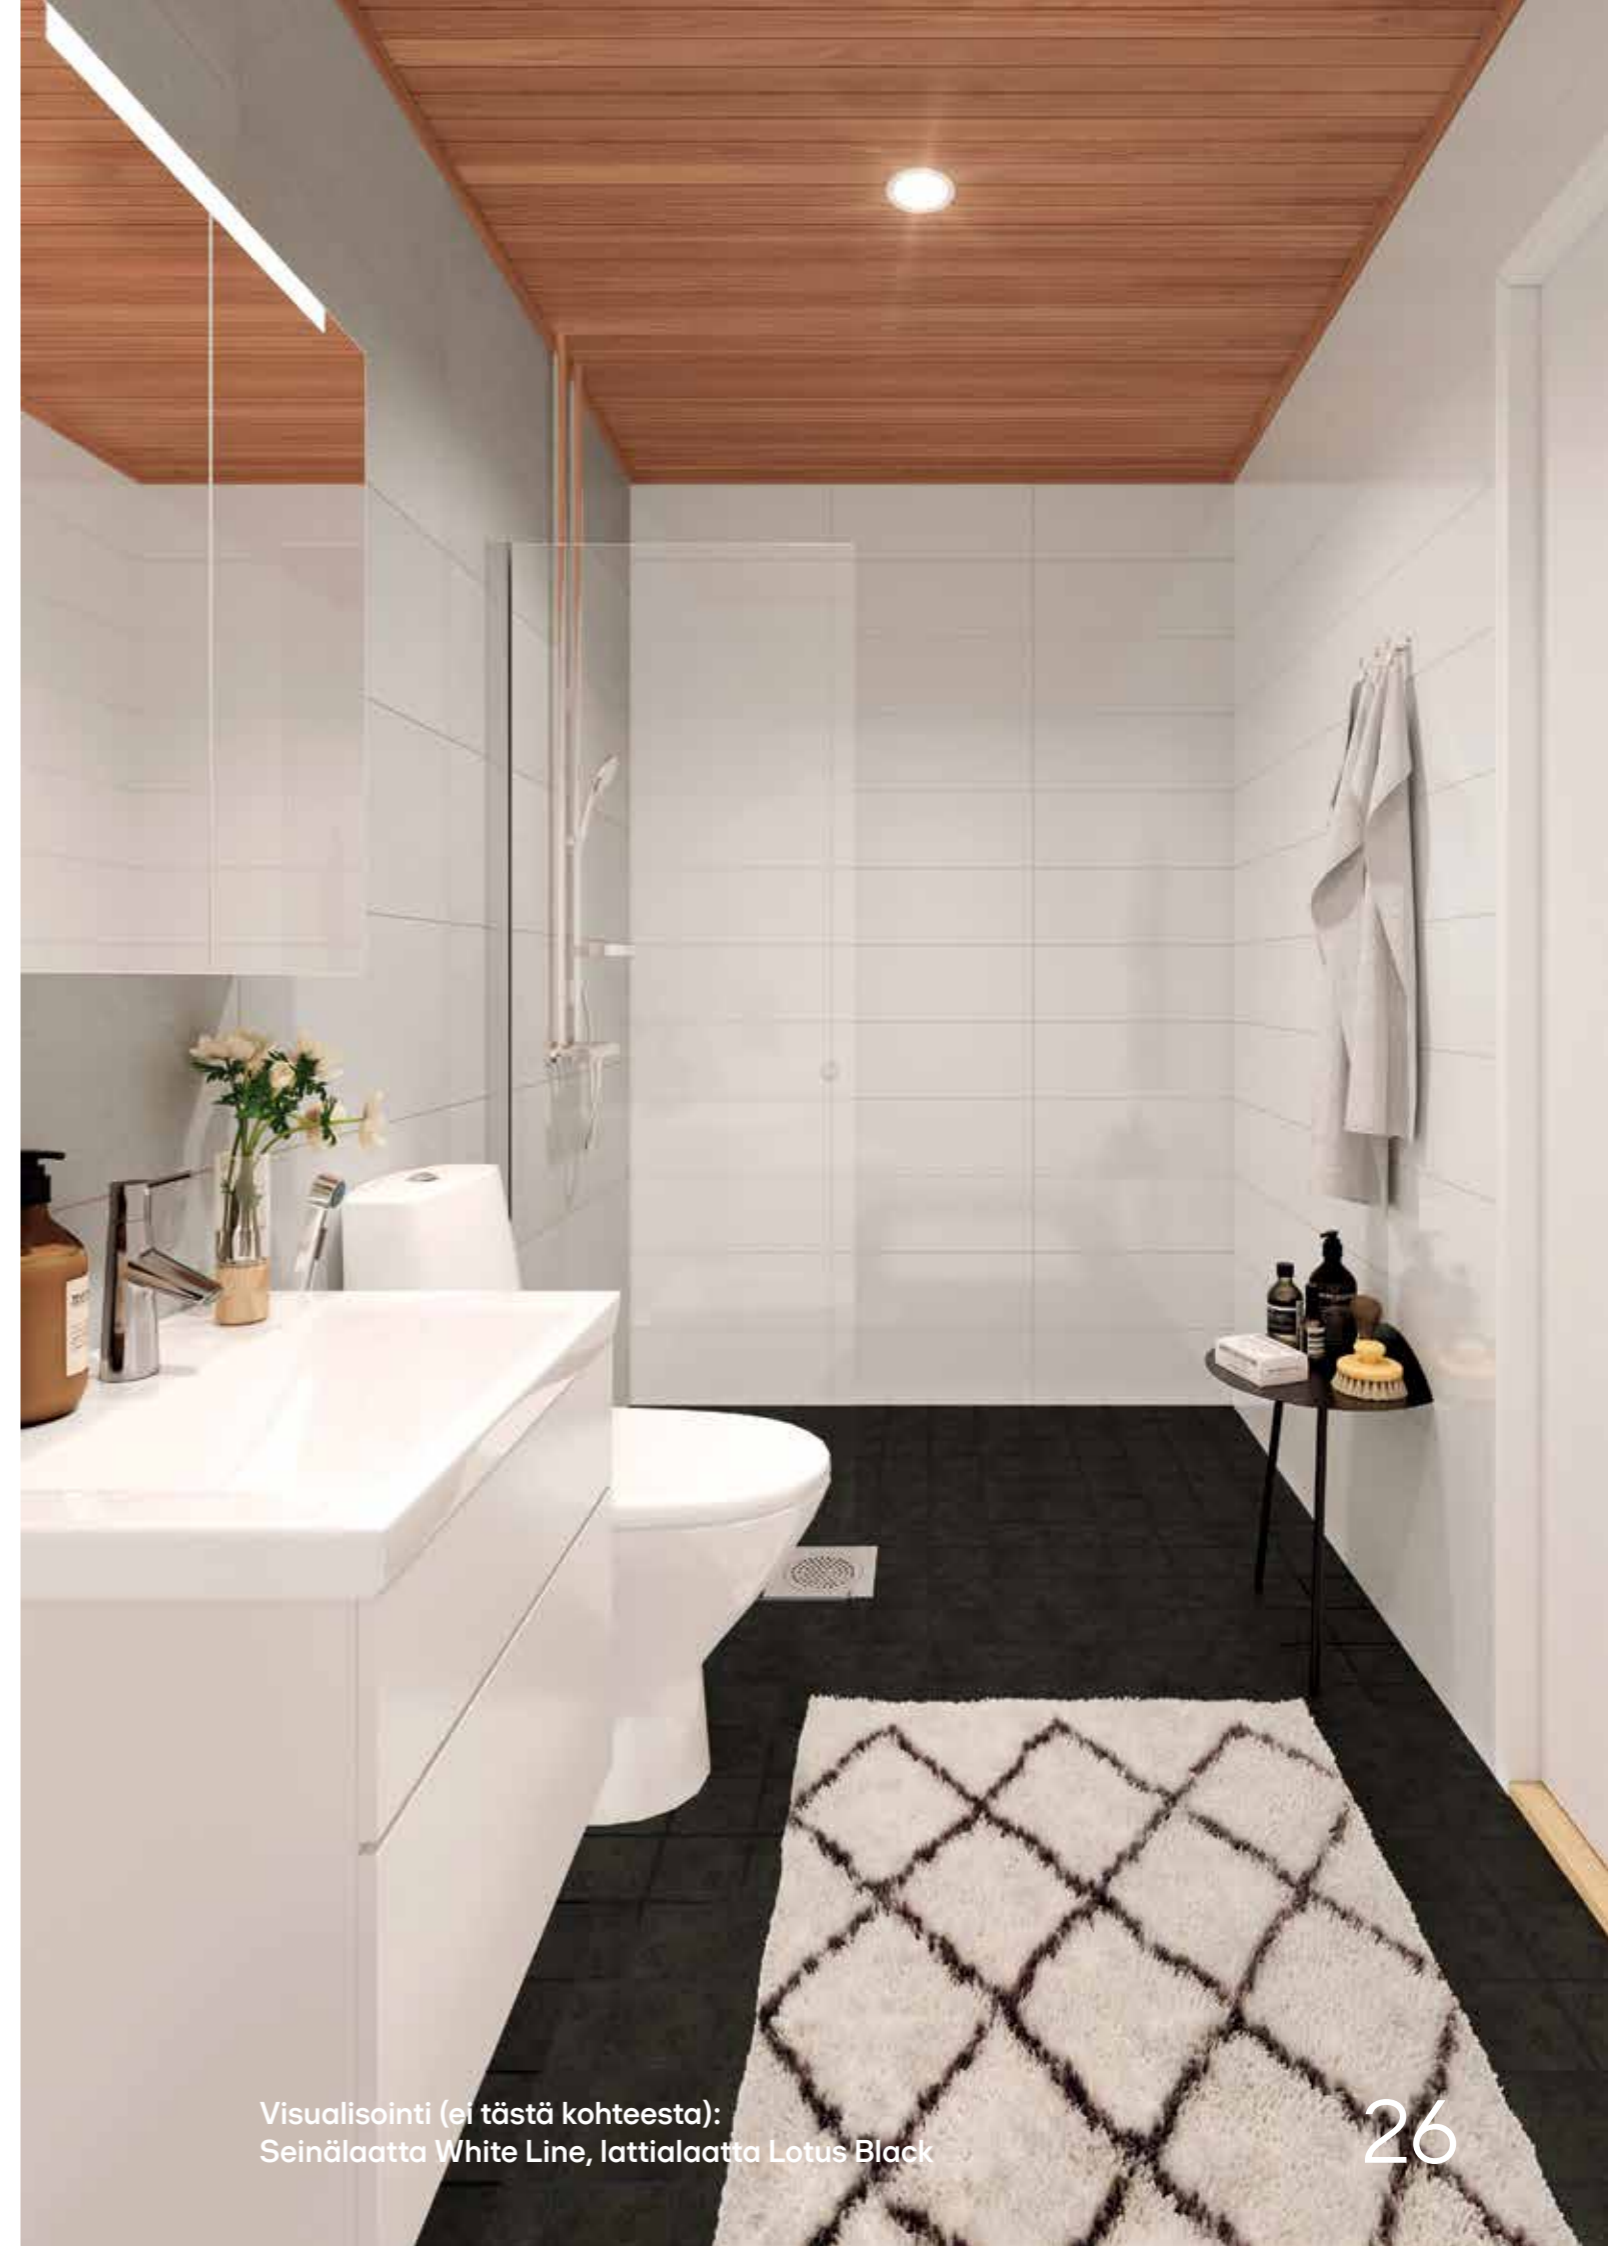

Confident-malliston laatat

Seinälaatat

ABL

White Line

valkoinen, kiiltävä tai matta, 20x50cm, vaakaladonta, sauma Weber 11 White

Lattialaatat

ABL

Lotus Grey

harmaa, matta, 10x10cm, sauma Weber 15 Concrete Grey

Lotus Anthracite

antrasiitti, matta, 10x10cm, sauma Weber 18 Dark Grey

Lotus Black

musta, matta, 10x10cm, sauma Weber 19 Anthracite

Tehostelaatta yhdelle seinälle

ABL

Rako Alba Matt Ivory

vaalea, 30x60cm, vaakaladonta, sauma Weber 12 Marble

Lounge Gems Grey

harmaa, 30x60cm, vaakaladonta, sauma Weber 14 Smoke

Lounge Gems Dark Antracite

tummanharmaa, 30x60cm, vaakaladonta, sauma Weber 19 Antracite

+ Lisähintaiset materiaalit

Tehostelaatta, kaikki seinät

ABL

Rako Alba Matt Ivory, Lounge Gems Grey tai Lounge Gems Dark Antracite

Lattialaatat

ABL

Taurus Color Extra White

vaalea, 10x10cm, vaakaladonta, sauma Weber 12 Marble

Lounge Gems Grey

harmaa, 10x10cm, sauma Weber 14 Smoke

Lounge Gems Dark Antracite

tummanharmaa, 10x10cm, sauma Weber 19 Antracite